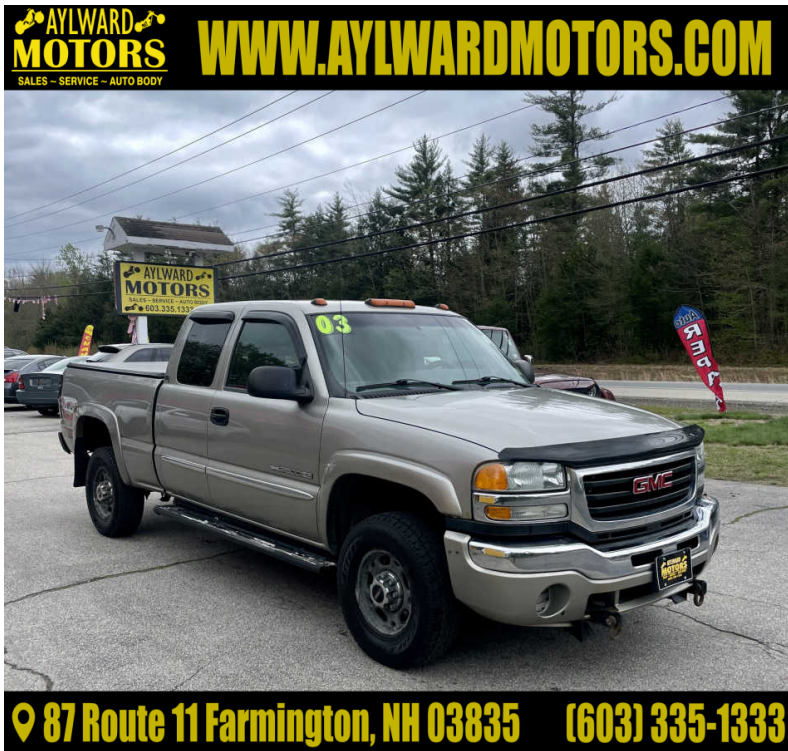

Call: (603) 335-1333

2003 GMC SIERRA 2500HD EXT. CAB SHORT BED 4WD

\$11,995

87 ROUTE 11  
FARMINGTON NH,03835

[Scan QR Code or Click Here](#)

VIN: 1GTHK29G43E265195

STK#: 0016

EXTERIOR COLOR: PEWTER

DRIVETRAIN: 4WD

TRIM: EXT. CAB SHORT BED 4WD

CONDITION: USED

COLOR: PEWTER

MILEAGE: 112025

INTERIOR COLOR: GREY

TRANSMISSION: AUTOMATIC

ENGINE: 8.1L V8 OHV 16V

**DESCRIPTION/OPTIONS:** Here is a low mileage Chevy 2500HD with the 8.1L 496 paired with the Allison transmission. This truck has been well cared for thru its life and it's body, interior, and the way it drives speaks for itself. It includes the plow gear and a fifth wheel hitch. Contact me to schedule an appointment